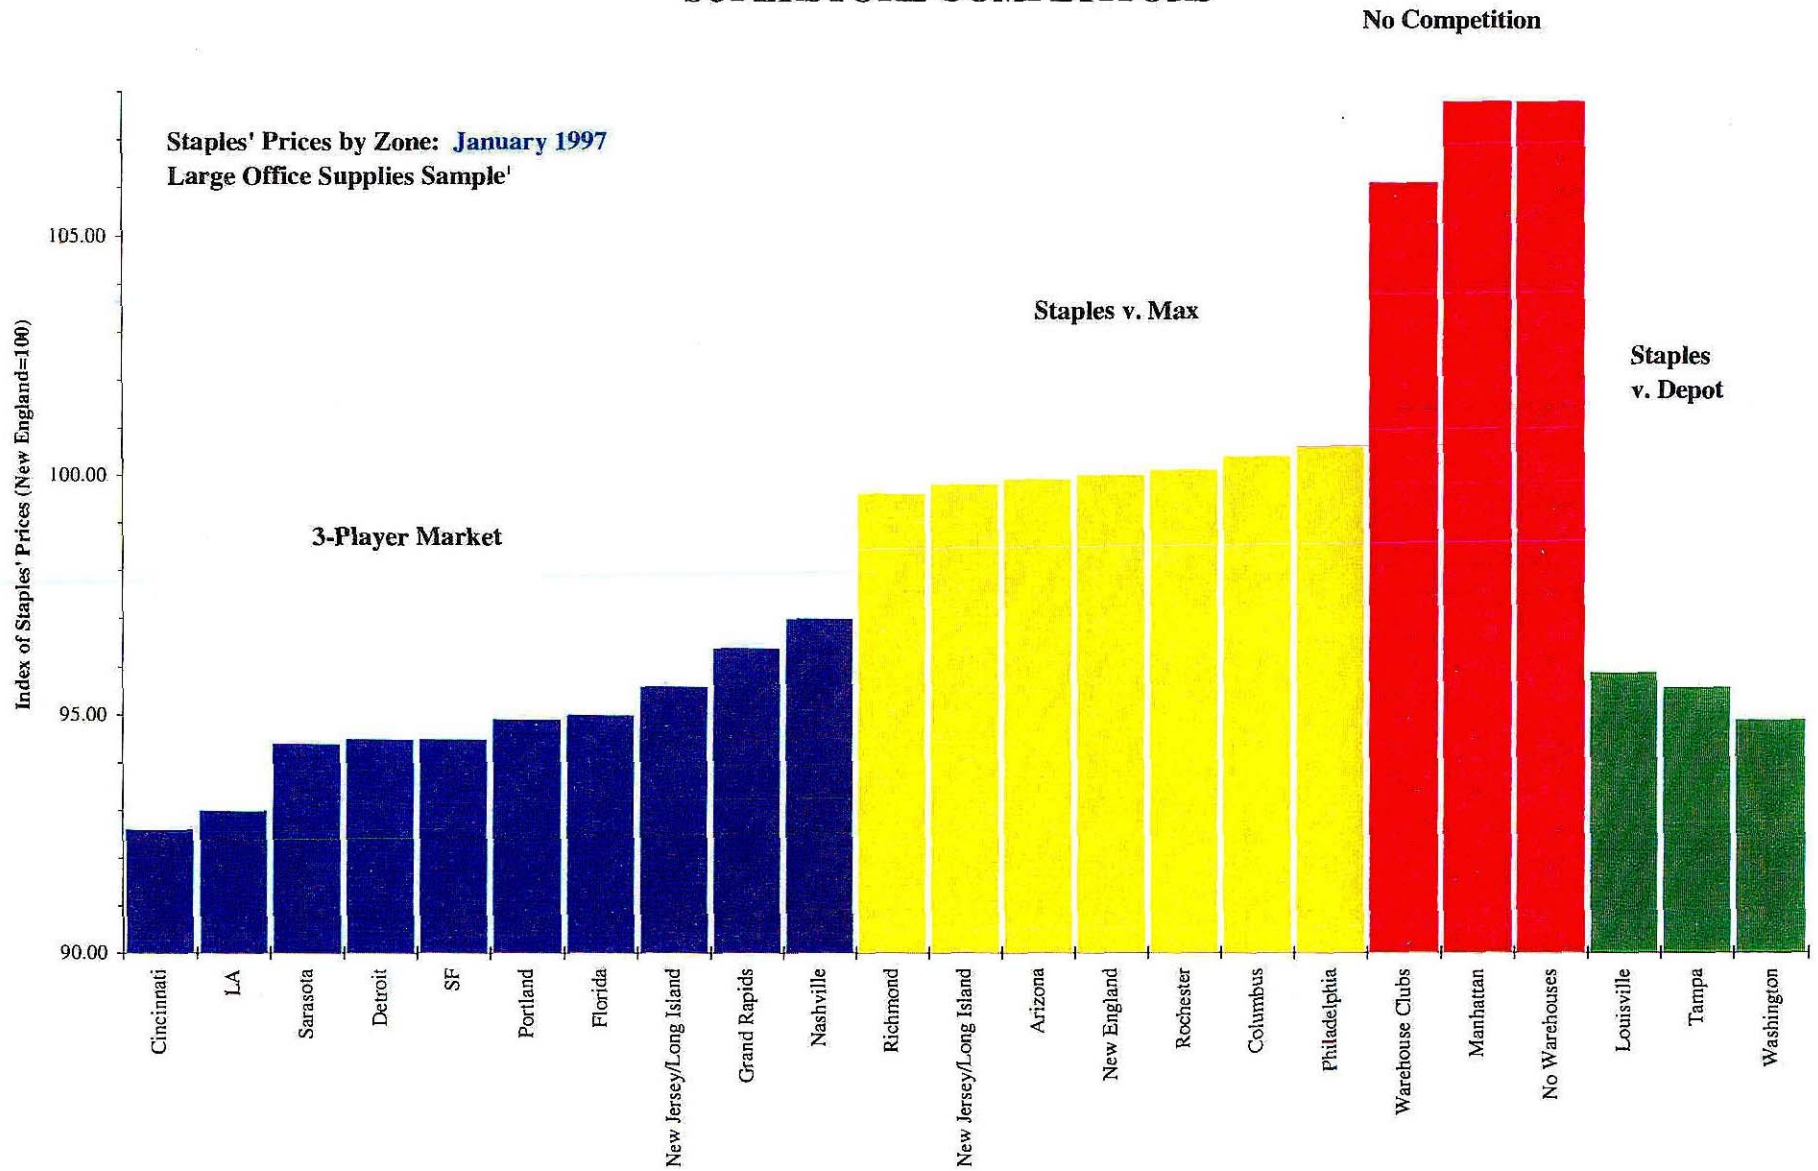

STAPLES' PRICES ARE HIGHER FACING FEWER SUPERSTORE COMPETITORS

¹ Based on an office supply sample accounting for 90% of Staples' sales.